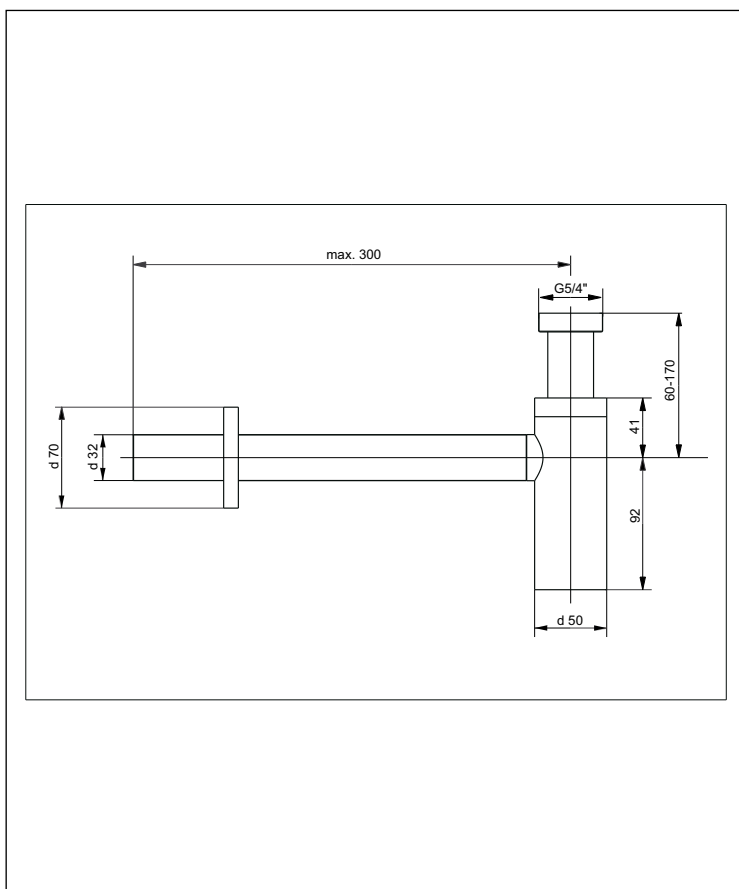

## KAJA IPURI Syphon waste

with wall cover plate

finish	code
chrome	10511-C