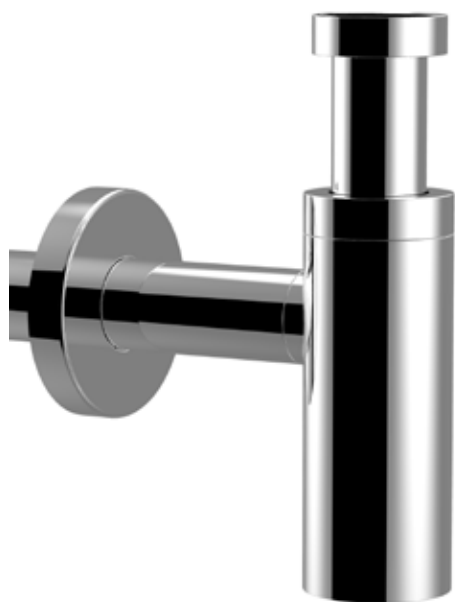

## KAJA IPURI Syphon waste

with wall cover plate

finish	code
chrome	10511-C