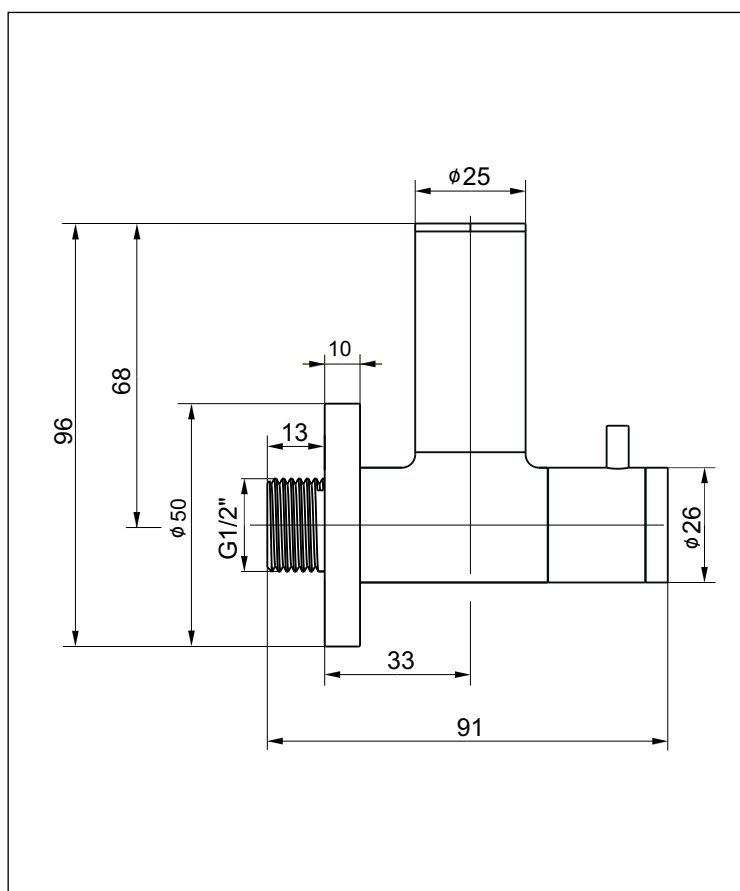

## KAJA IPURI Angle valve

with adjustable flange,  
connection G 3/8"  
and squeezing screw  $\varnothing$  10 mm

finish	code
chrome	22501-C