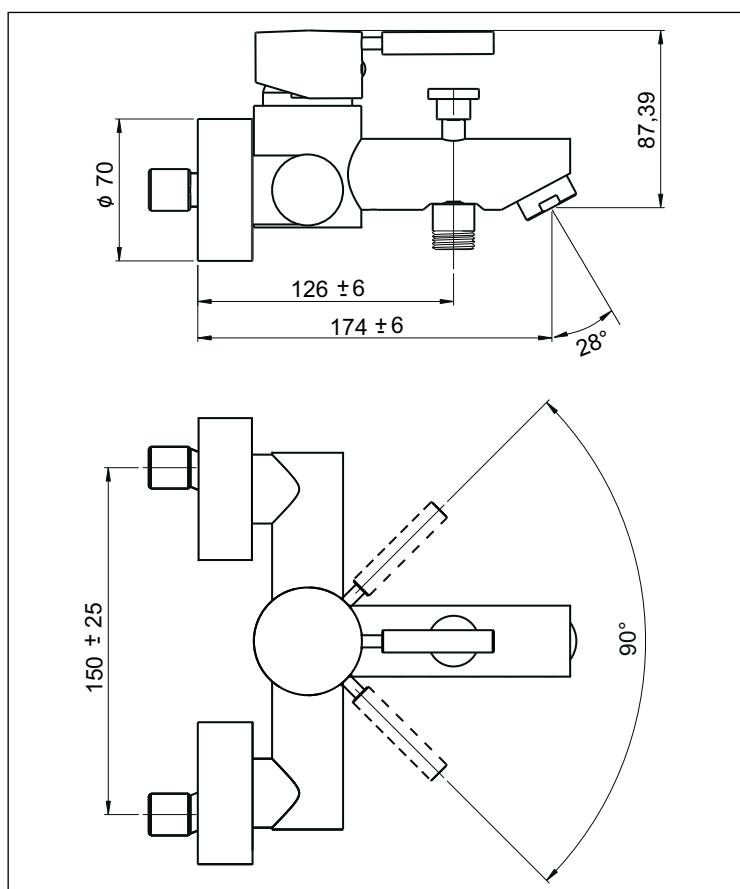

## KAJA IPURI Single-lever bath and shower mixer DN15 with hand shower set

flow rate BB  
output 19/20 l/min  
at 3 bar flow pressure

with hand shower set,  
with automatic bath/shower-diverter  
aerator M 28x1, shower hose connection 1/2",  
back-flow preventer, concealed S-connections  
and ECO mixing cartridge with SiC-/ceramic-disks  
and adjustable temperature limiter

with handshower set:  
stick handshower,  
shower-hose 125 cm and wall-support

finish	 code with stick lever	 code with ring lever
chrome	55445-C	52445-C
<b>different product options</b> (see following pages)		
without hand shower set		

## KAJA IPURI Single-lever bath and shower mixer DN15

flow rate BB  
output 19/20 l/min  
at 3 bar flow pressure

with automatic bath/shower-diverter,  
aerator M 28x1,  
shower hose connection 1/2",  
back-flow preventer,  
concealed S-connections  
and ECO mixing cartridge with SiC-/ceramic-disks  
and adjustable temperature limiter  
without shower set

finish	 code with stick lever	 code with ring lever
chrome	55410-C	52410-C