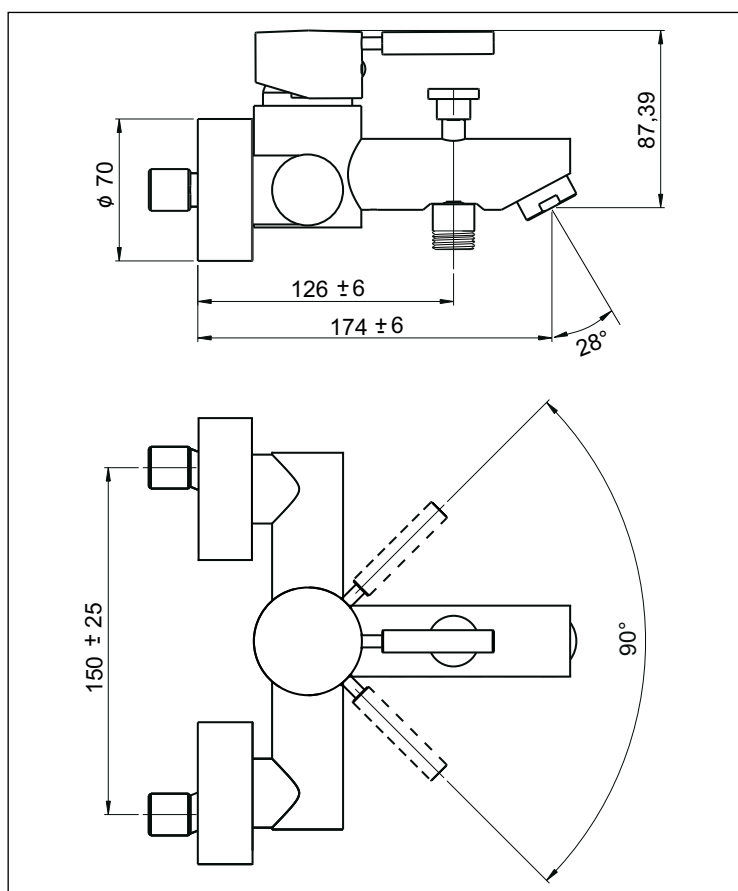

## KAJA IPURI Single-lever bath and shower mixer DN15 with hand shower set

flow rate BB  
output 19/20 l/min  
at 3 bar flow pressure

with hand shower set,  
with automatic bath/shower-diverter  
aerator M 28x1, shower hose connection 1/2",  
back-flow preventer, concealed S-connections  
and ECO mixing cartridge with SiC-/ceramic-disks  
and adjustable temperature limiter

with handshower set:  
stick handshower,  
shower-hose 125 cm and wall-support

finish	 code with stick lever	 code with ring lever
chrome	55445-C	52445-C
<b>different product options</b> (see following pages)		
without hand shower set		

## KAJA IPURI Single-lever bath and shower mixer DN15

flow rate BB  
output 19/20 l/min  
at 3 bar flow pressure

with automatic bath/shower-diverter,  
aerator M 28x1,  
shower hose connection 1/2",  
back-flow preventer,  
concealed S-connections  
and ECO mixing cartridge with SiC-/ceramic-disks  
and adjustable temperature limiter  
without shower set