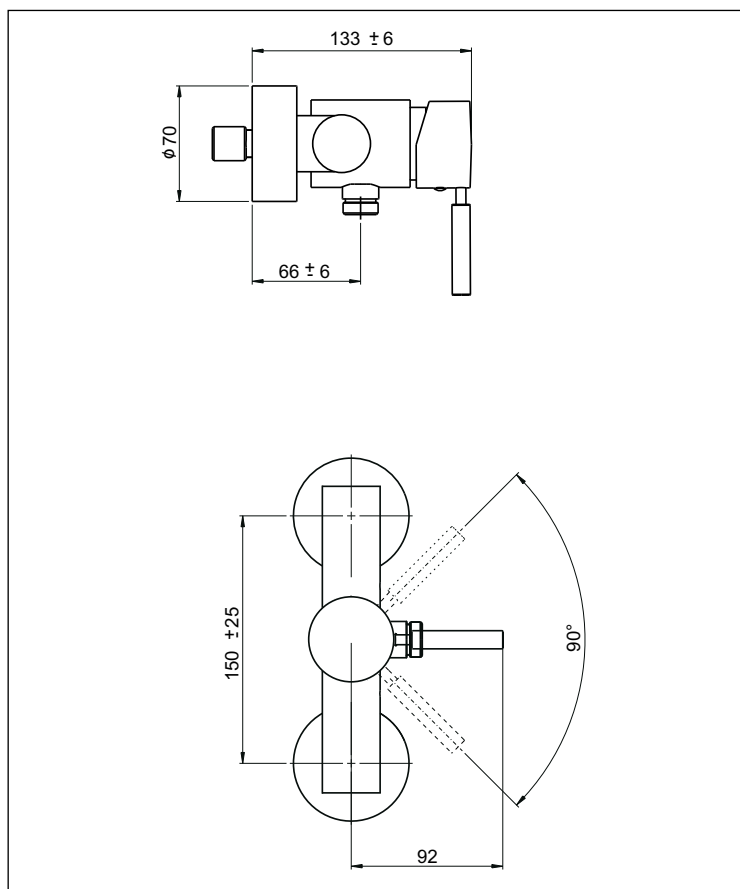

IPURI

KAJA IPURI Single-lever shower mixer DN15 with shower set

flow rate B
output 19 l/min
at 3 bar flow pressure

with shower set,
shower hose connection 1/2",
back-flow preventer, concealed S-connections,
ECO mixing cartridge with SiC-/ceramic-disks
and adjustable temperature limiter

with sliding bar shower set:
sliding bar 60 cm,
stick hand-shower and shower-hose 150 cm

| finish |  code with stick lever |  code with ring lever |
|--|---|--|
| chrome | 55645-C | 52645-C |
| different product options (see following pages) | | |
| without shower set | | |

IPURI

KAJA IPURI Single-lever shower mixer DN15

flow rate B
output 19 l/min
at 3 bar flow pressure

without shower set ,
shower hose connection 1/2",
back-flow preventer, concealed S-connections,
ECO mixing cartridge with SiC-/ceramic-disks
and adjustable temperature limiter