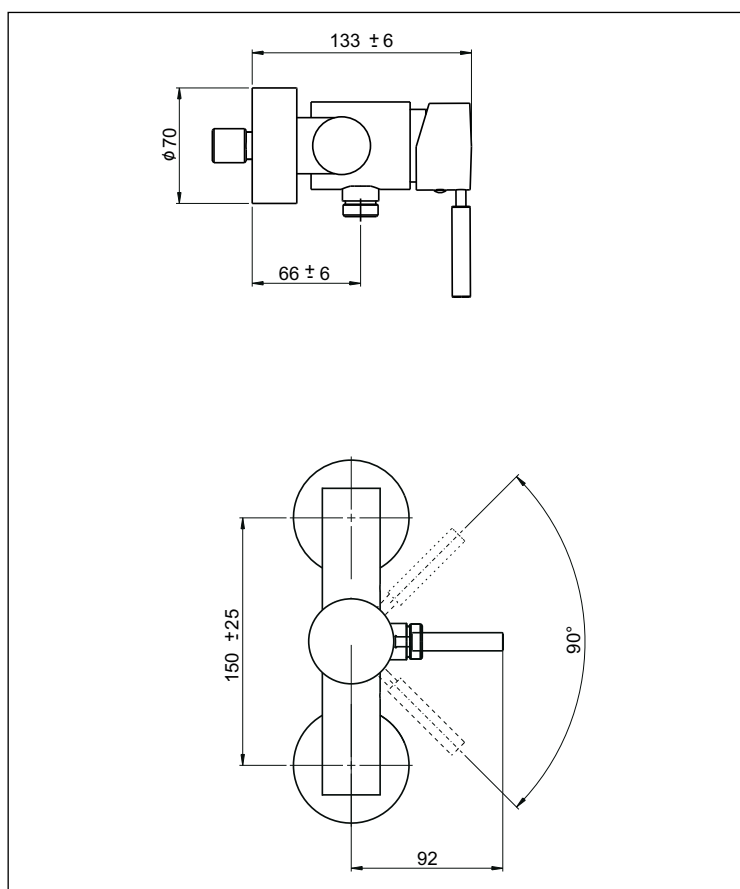

IPURI

KAJA IPURI Single-lever shower mixer DN15 with shower set

flow rate B
output 19 l/min
at 3 bar flow pressure

with shower set,
shower hose connection 1/2",
back-flow preventer, concealed S-connections,
ECO mixing cartridge with SiC-/ceramic-disks
and adjustable temperature limiter

with sliding bar shower set:
sliding bar 60 cm,
stick hand-shower and shower-hose 150 cm

| finish |  code with stick lever |  code with ring lever |
|--|---|--|
| chrome | 55645-C | 52645-C |
| different product options (see following pages) | | |
| without shower set | | |

IPURI

KAJA IPURI Single-lever shower mixer DN15

flow rate B
output 19 l/min
at 3 bar flow pressure

without shower set ,
shower hose connection 1/2",
back-flow preventer, concealed S-connections,
ECO mixing cartridge with SiC-/ceramic-disks
and adjustable temperature limiter