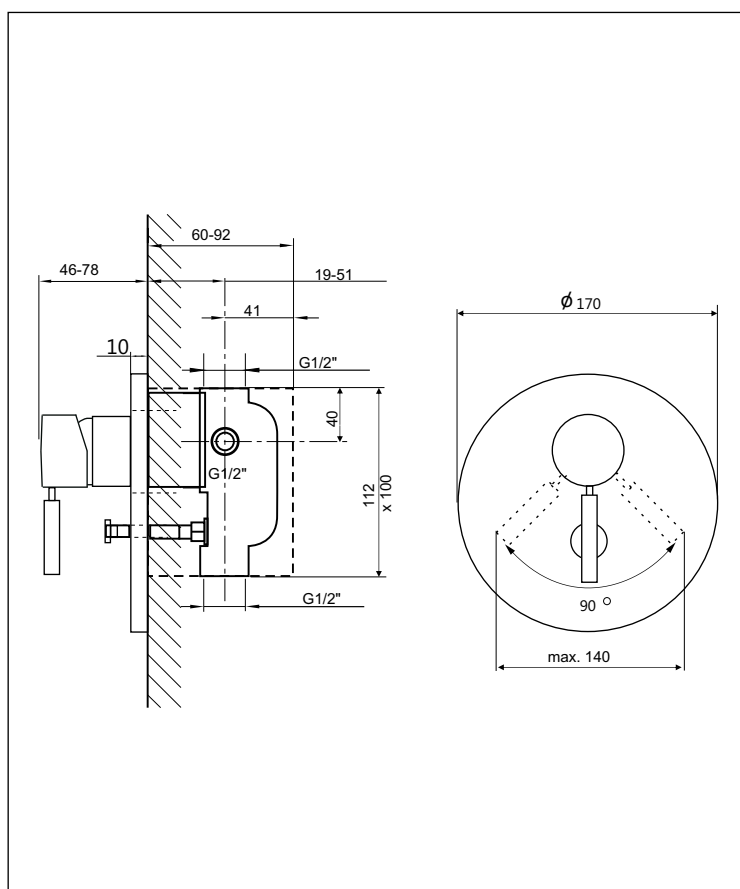

IPURI

KAJA IPURI Single-lever bath and shower mixer for concealed installation

automatic conversion bath tub/shower
incl. wall cover plate,
sleeve,
lever
and fixing material

finish	 code with stick lever	 code with ring lever
chrome	55452-C	52452-C
different product options (see following pages)		
Concealed bodies		

CONCEALED SINGLE LEVER MIXERS

Pre-assembly-kit

Universal concealed body
30310

AQUADRAT BQUADRAT IPURI SIGNUM MIX DISK DISKPLUS

Trim kit with automatic diverter (bath set)

58452-C 60452-C 55/52452-.. 41452-C 33/36452-.. 32/35452-.. 42452-C

57452-C 44452-C

Trim kit without automatic diverter (shower set)

57462-C 44462-C

PRE-ASSEMBLY

Concealed mixers and concealed thermostatic mixers consist of two units: the functional unit that is installed inside the wall, and the trim kit which is visibly fitted to the wall. The two units have to match.