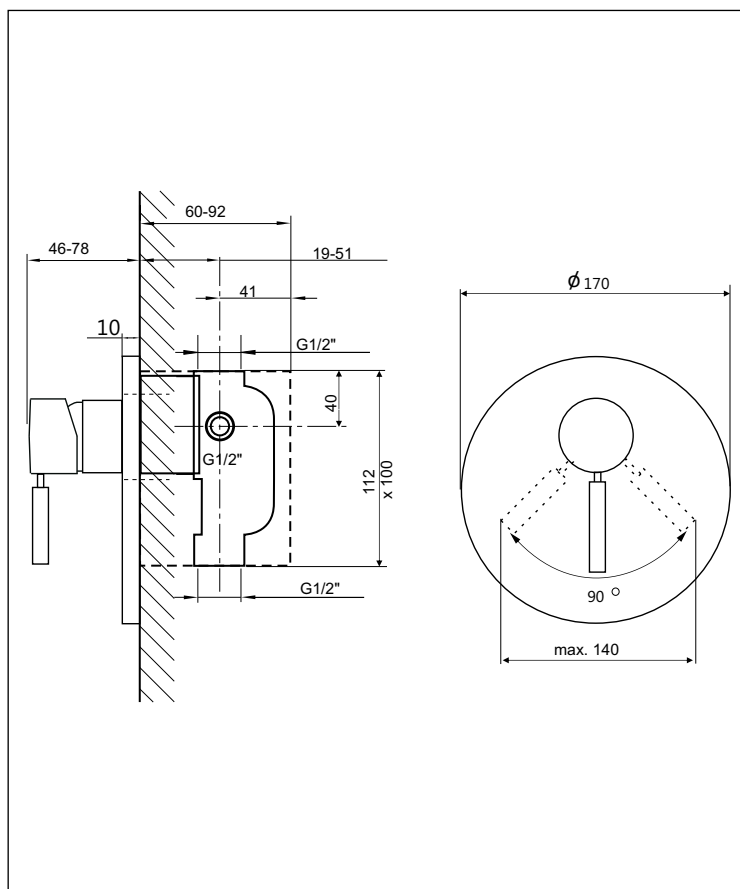

IPURI

KAJA IPURI Single-lever shower mixer for concealed installation

incl. cover plate,
sleeve,
lever
and fixing material

finish	 code with stick lever	 code with ring lever
chrome	55462-C	52462-C
different product options (see following pages)		
Concealed bodies		

CONCEALED SINGLE LEVER MIXERS

Pre-assembly-kit

Universal concealed body

30310

AQUADRAT BQUADRAT IPURI SIGNUM MIX DISK DISKPLUS

Trim kit with automatic diverter (bath set)

58452-C

60452-C

55/52452-..

41452-C

33/36452-..

32/35452-..

42452-C

Trim kit without automatic diverter (shower set)

58462-C

60462-C