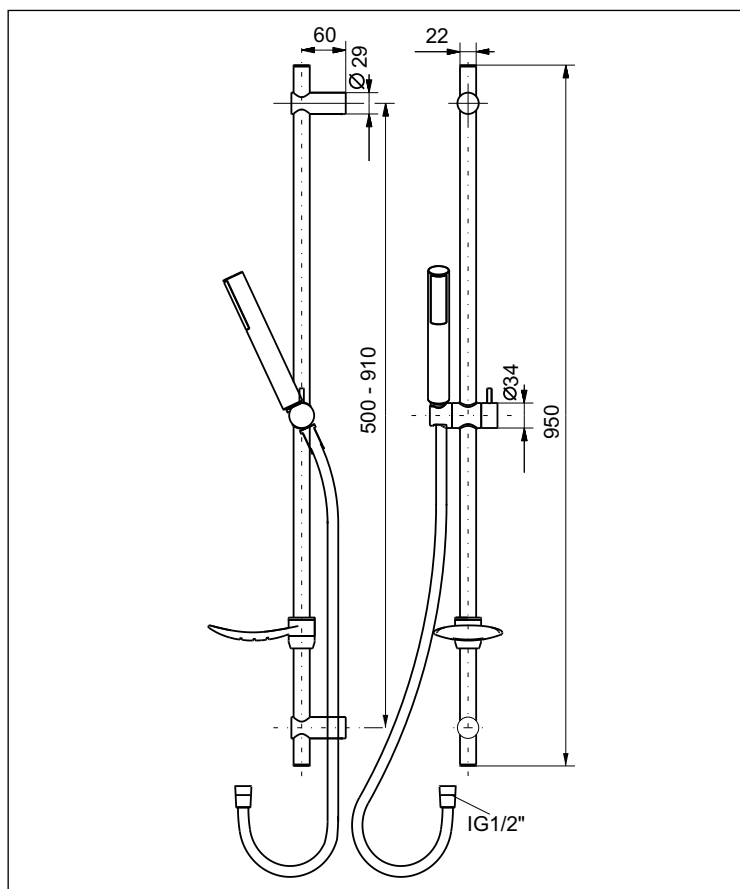

## KAJA IPURI Shower set

slidingbar 900/600 mm,  
incl. wall support,  
glider and fixing material,  
IPURI hand shower  
and shower hose G 1/2" x G 1/2",  
150 cm

finish	code
chrome	27501-C
different product options	
with four-function hand shower	27502-C