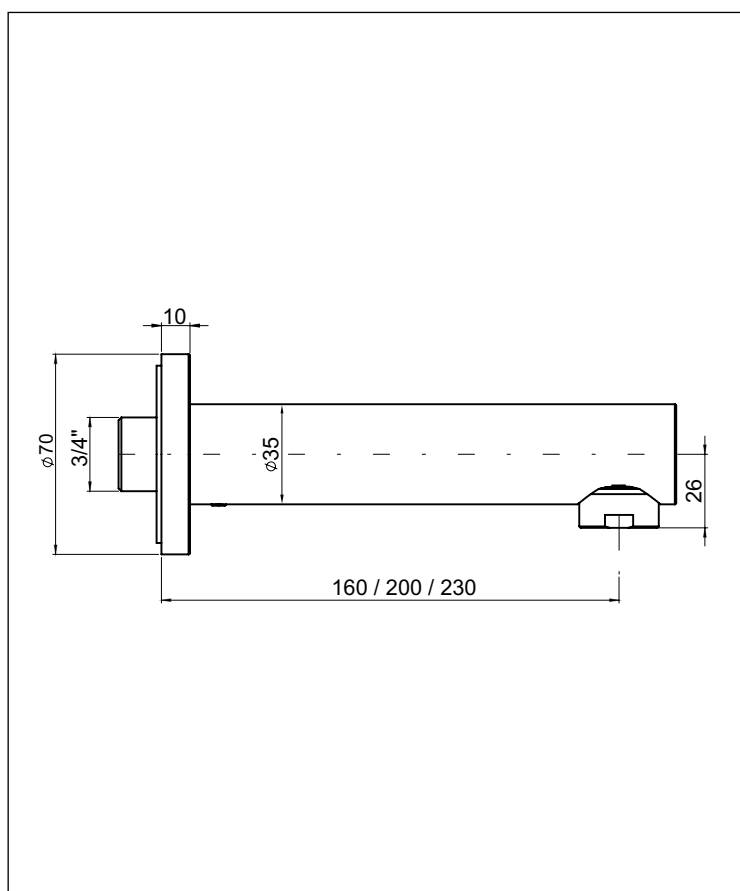

## KAJA IPURI Bath spout DN 20

with wall cover plate,  
wall connection 3/4" and aerator M 28x1,  
extension 150 mm

finish	code	
chrome	13560-C	
different product options		
Projection	150 mm	13560-..
	200 mm	13561-..
	230 mm	13562-..