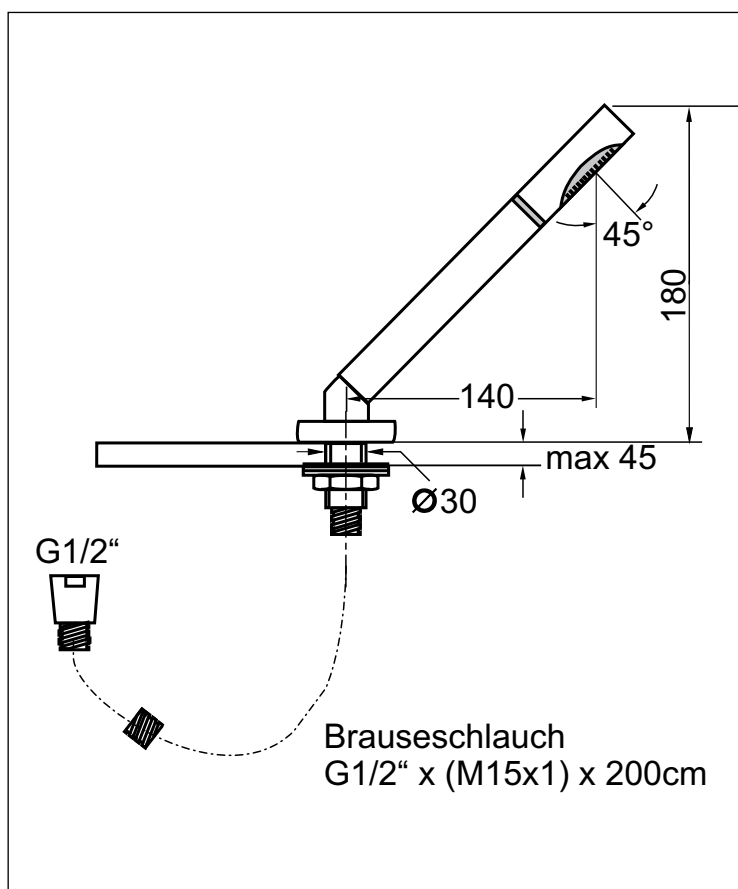

## KAJA IPURI Hand spray set for bath rim mounting DN15

Hand spray set for bath rim mounting

finish	code
chrome	27541-C