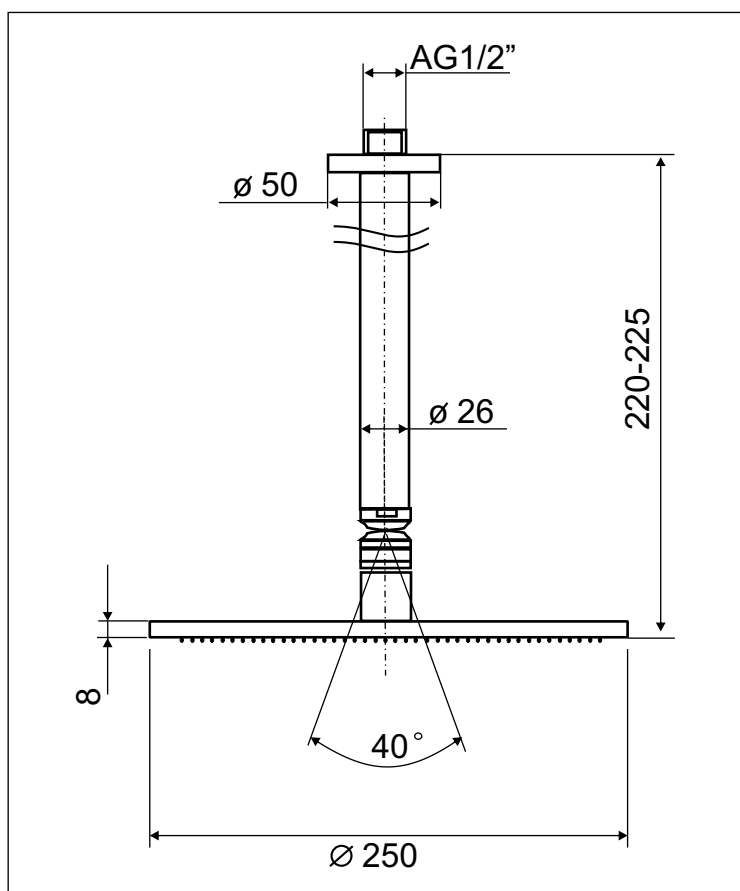

IPURI

KAJA IPURI Rain shower with ceiling arm DN15

with cover plate, wall support 1/2"
with ball joint
and rain shower head \varnothing 250 mm

finish	code	
chrome	27560-C	
		
Rain shower	\varnothing 250 mm	27560-..
	\varnothing 300 mm	27562-..
Ceiling arm, single	27565-C	