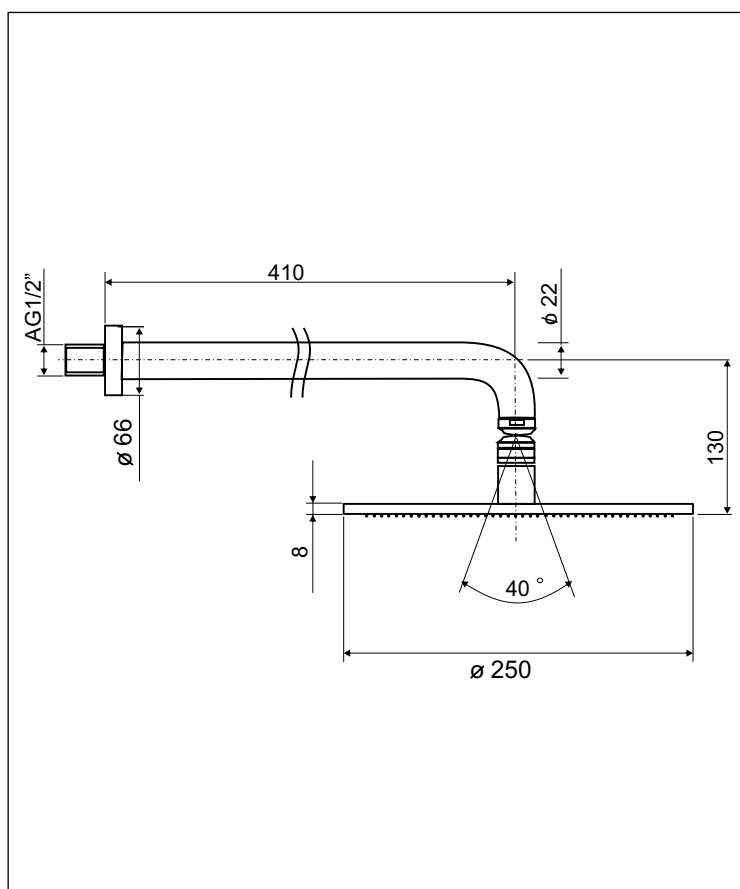

### Rain shower with wall-mounted arm

with cover plate, wall support 1/2"  
with ball joint  
and rain shower head  $\varnothing$  250 mm

finish	code	
chrome	27550-C	
		
Rain shower	$\varnothing$ 250 mm	27550-..
	$\varnothing$ 300 mm	27552-..
Wall-mounted arm, single	27555-C	