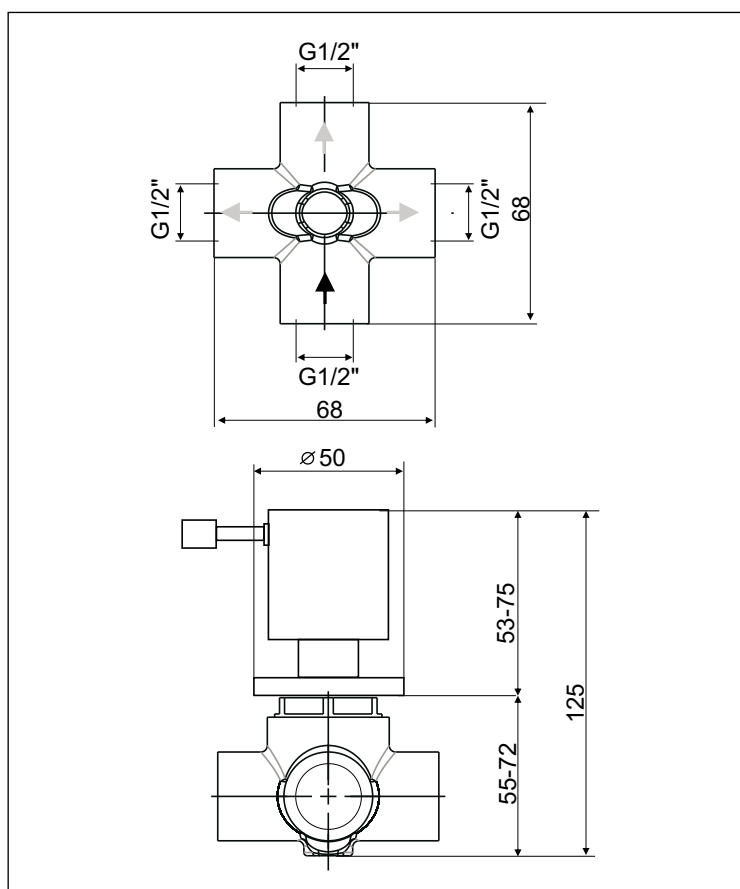

IPURI

KAJA IPURI Concealed three-way diverter

1 x inlet (mixed) water,
3 x outlet connections internal thread 1/2"

finish	code
chrome	29550-C