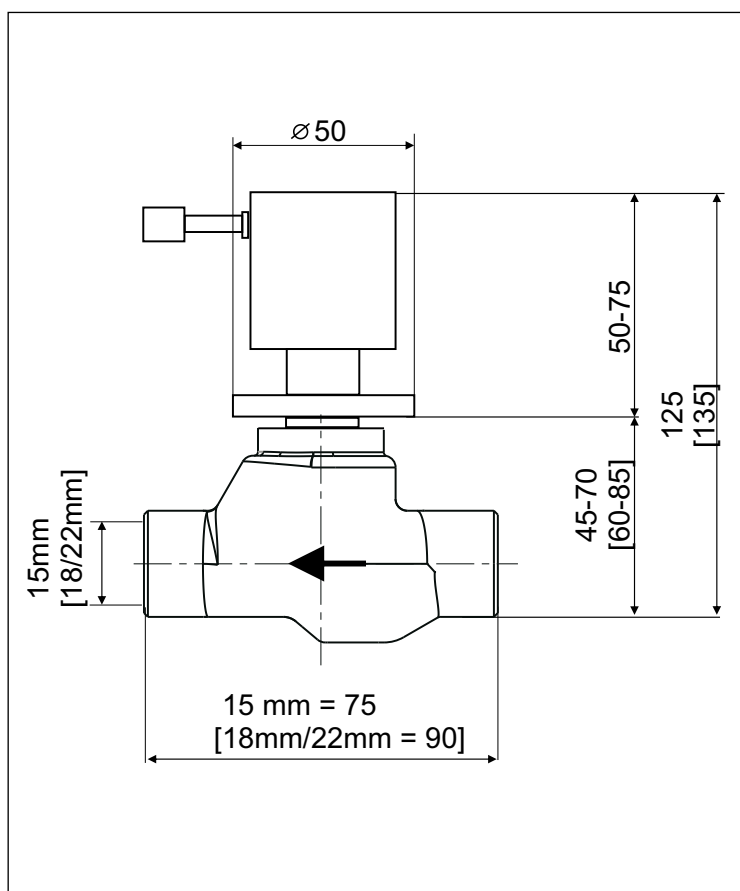

## KAJA IPURI Concealed valve

PA-IX 7730/1  
with threaded connection

| finish              | code                           |
|---------------------|--------------------------------|
| chrome              | 29511-C                        |
| Threaded connection | G1/2" 29510-C<br>G3/4" 29512-C |