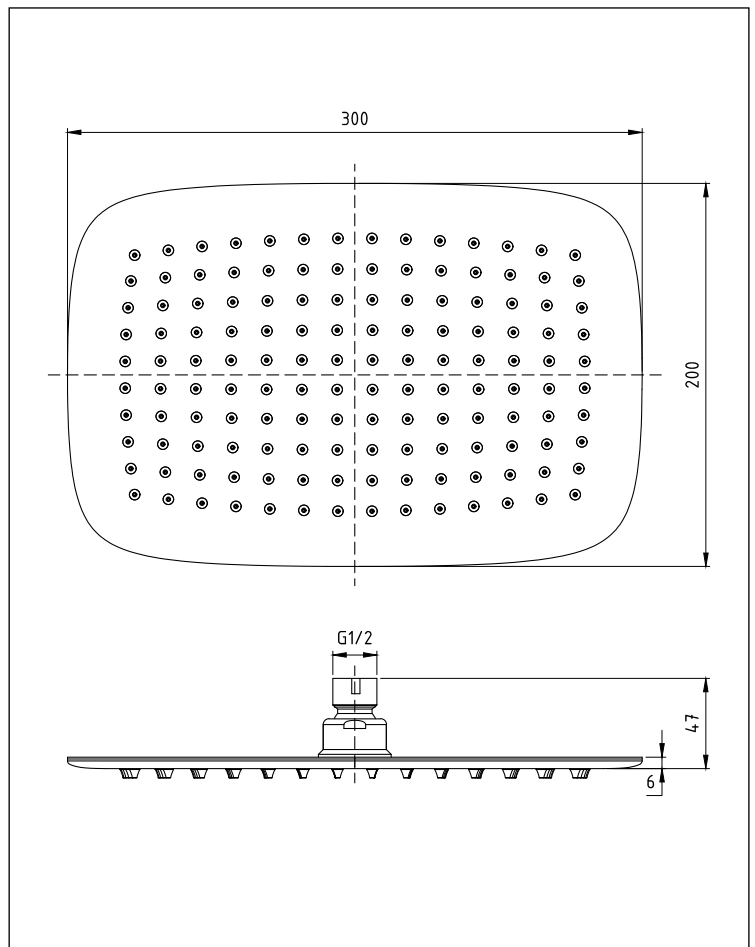

AQUADRAT / IPURI

KAJA AQUADRAT / IPURI Metal rain shower head 200 x 300 mm (rounded corners)

with Drop-Stop function,
with silicone nozzles to prevent the build-up of limescale
output limiter 9 l/min
ball joint,
connection 1/2"

finish	code
chrome	28855-C