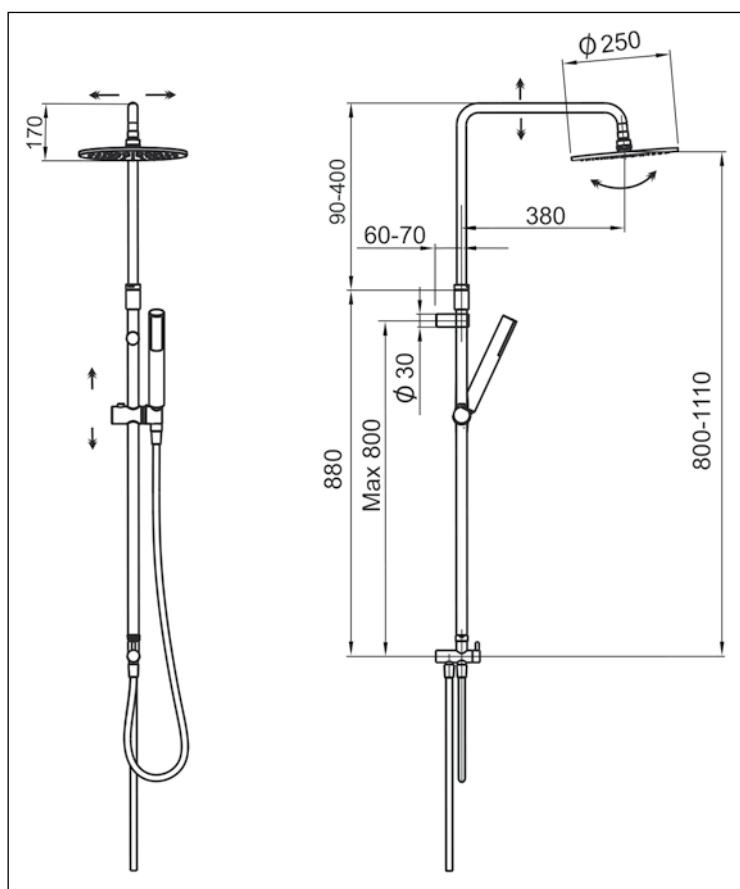

IPURI

KAJA IPURI Rain shower system with hand shower

telescope shower tube
with diverter for rain shower/handshower,
Ipuri handshower,
ball joint and rain shower \varnothing 250 mm,
shower hose 150 cm
and connection hose 40 cm, G 1/2"

finish	code
chrome	27500-C
	
different product options	
with water connection through lower wall fastening 27510-C	