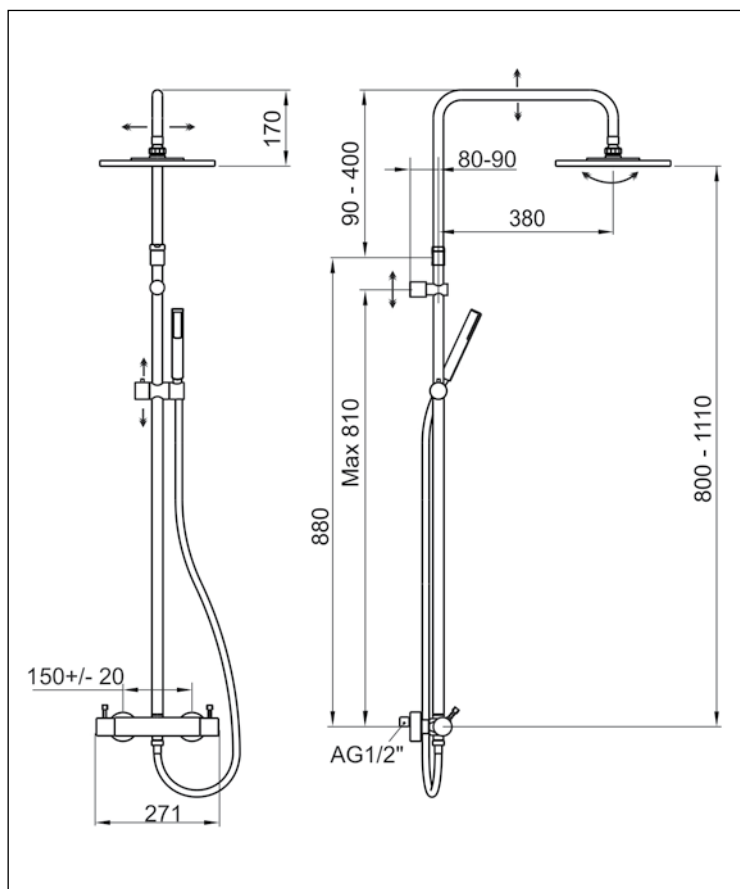

IPURI

KAJA IPURI Thermostatic rain shower system with hand shower

telescopic swivel shower pipe,
rain shower head \varnothing 250 mm,
adjustable holder for handshower
3-function handshower and shower hose 150 cm
Thermostat with integrated flow control valve
and conversion rainshower/handshower,
temperature control handle with safety stop at 38°C
and concealed S-connectors

finish	code
chrome	34770-C

Soft Clean