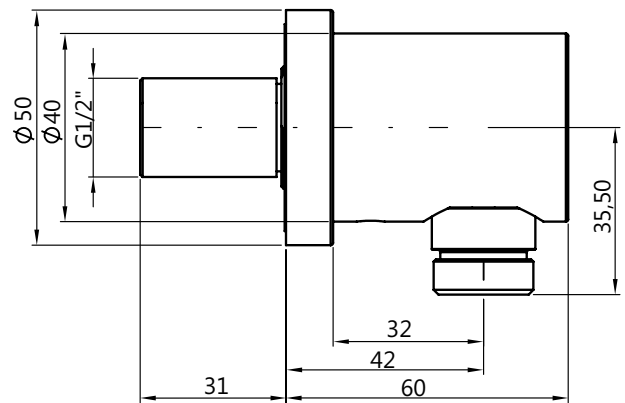

IPURI

KAJA IPURI

Wall elbow union for shower hose DN15

with wall cover plate,
wall connection AG 1/2",
shower hose connection AG 1/2"
with back flow preventer

finish	code
chrome	13550-C