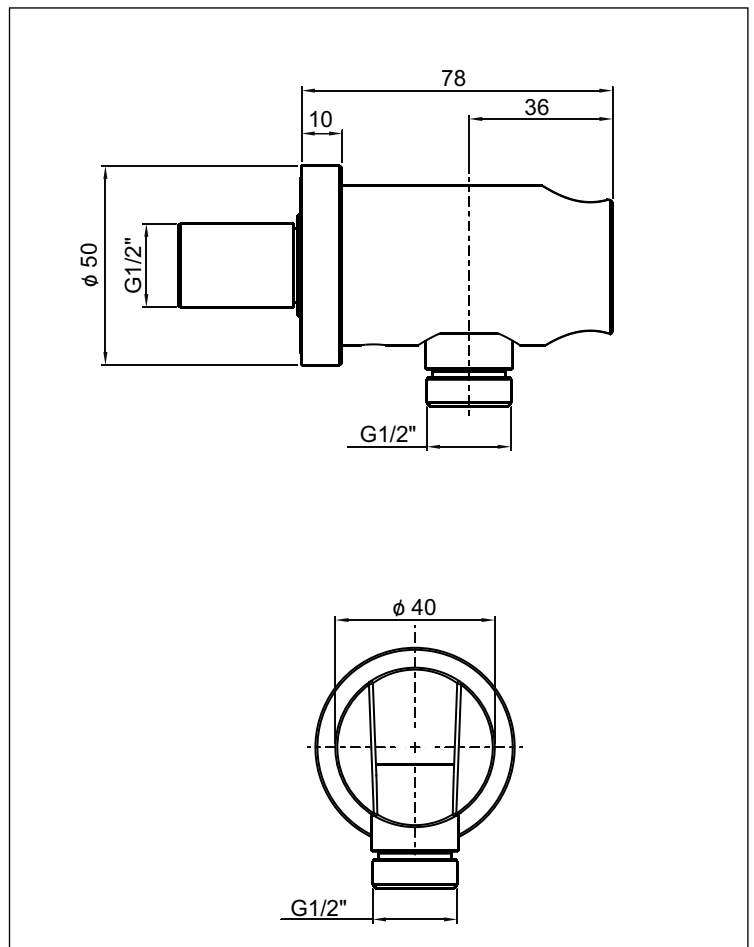

IPURI

KAJA IPURI

Wall elbow union for shower hose DN15 with integrated hand shower porter

with wall cover plate,
wall connection AG 1/2",
shower hose connection AG 1/2"
with back flow preventer,
hand shower porter for hand shower in combination with
conical hose nut 1/2"