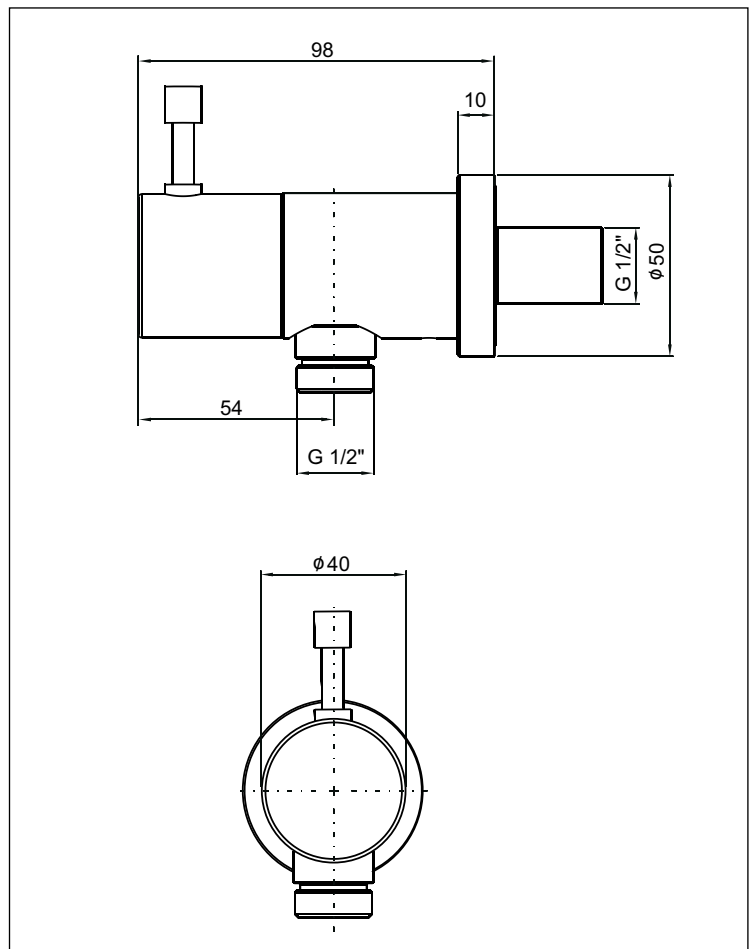

IPURI

KAJA IPURI

Wall elbow union for shower hose DN15 with integrated volume control

with wall cover plate,
wall connection AG 1/2",
shower hose connection AG 1/2"
with back flow preventer
and ceramic head part