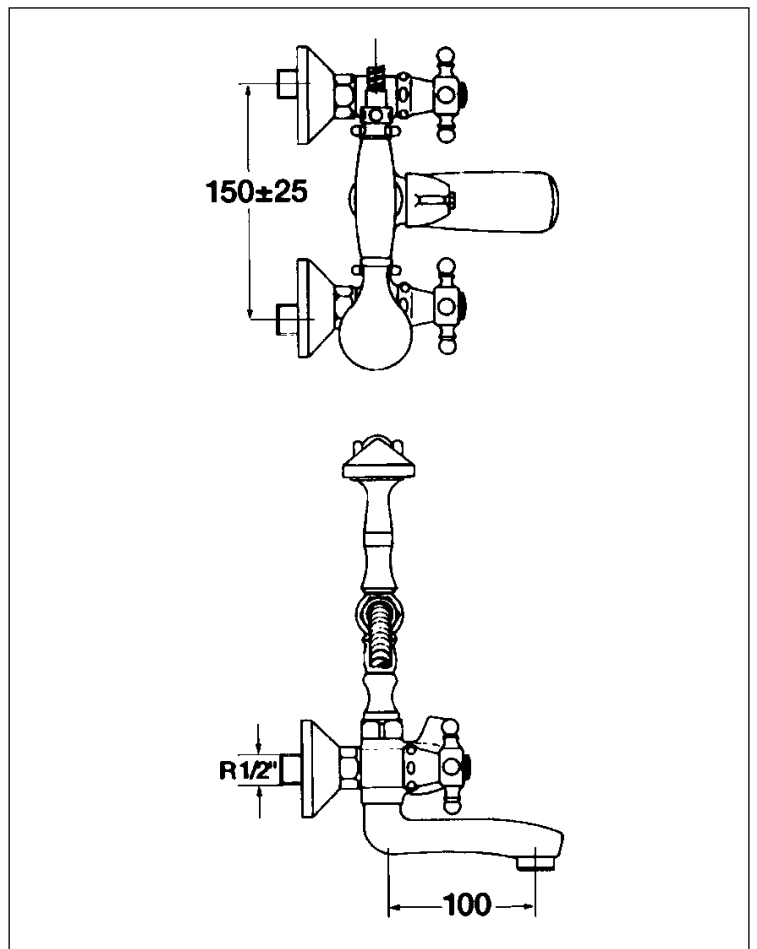

ROMANZE

KAJA ROMANZE Bath and shower mixer DN 15

P-IX 7757/IBB
flow rate BB
output 23 l/min
at 3 bar flow pressure

shower hose connection 3/4",
conversion bath tub/shower outlet,
aerator M28x1, concealed S-connectors

without shower combination

finish	code
chrome	25600-C
white	25600-W