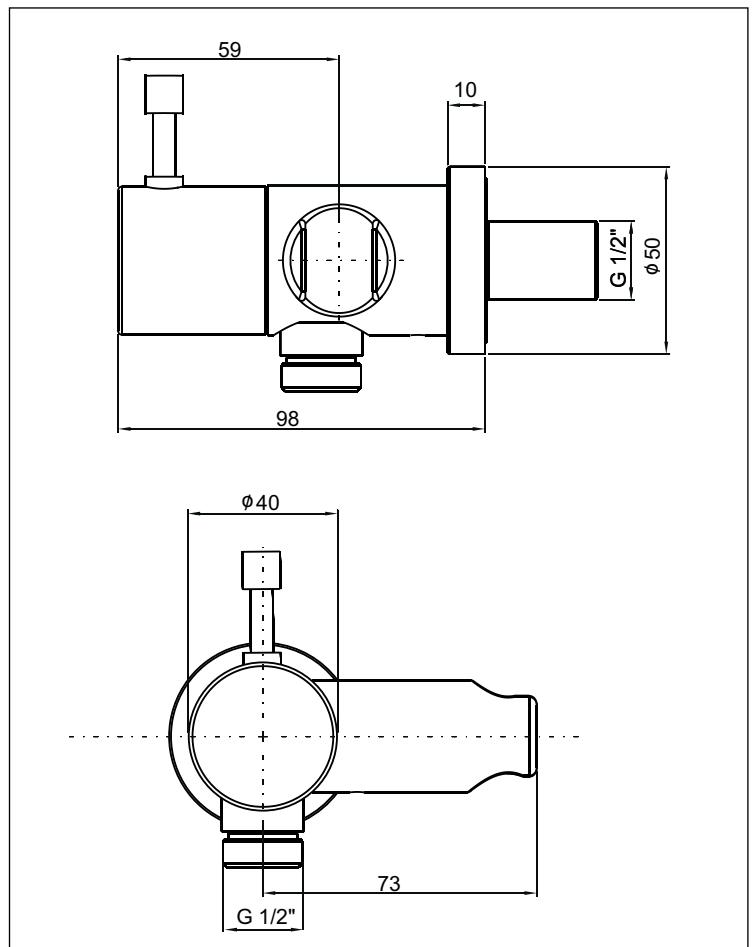

## KAJA IPURI

**Wall elbow union for shower hose DN15  
with integrated volume control  
and hand shower porter**

with wall cover plate,  
wall connection AG 1/2",  
shower hose connection AG 1/2"  
with back flow preventer  
and ceramic head part,  
hand shower porter for hand shower in combination with  
conical hose nut 1/2"